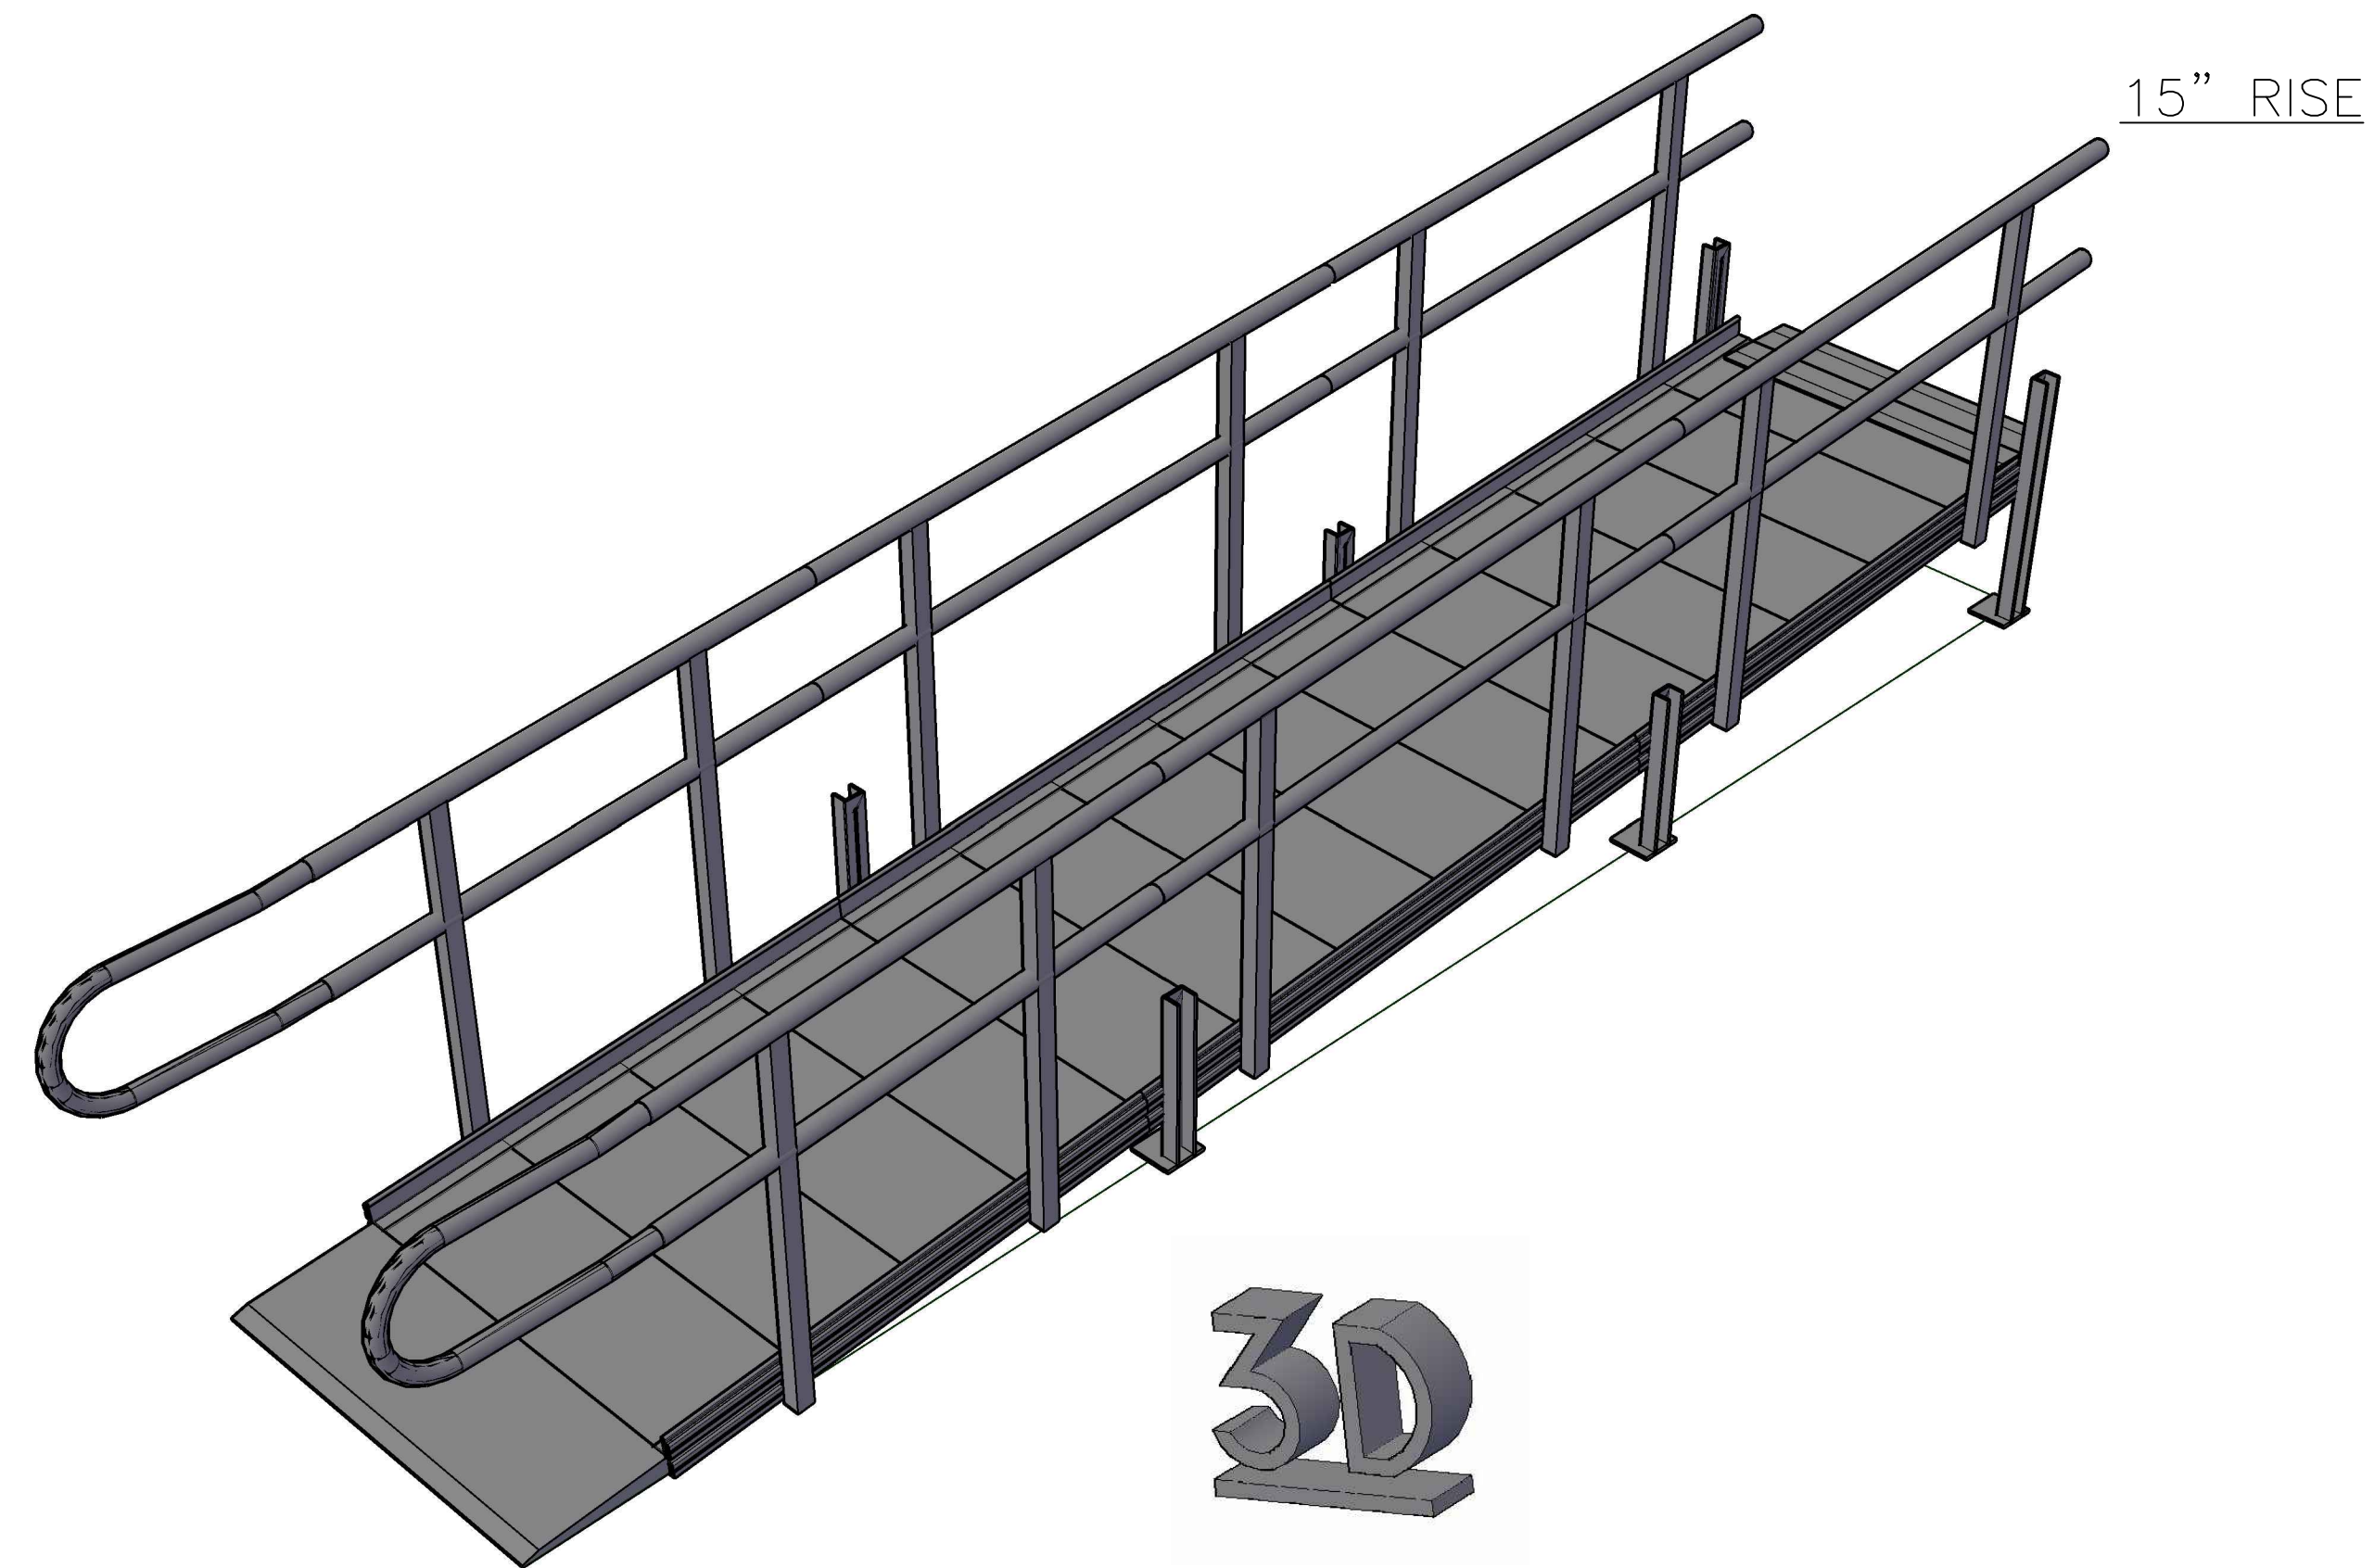

7/29/2020 11:17 AM N:\cod\ESTIMATOR DRAWINGS\WEBSITE PATRIOT STRAIGHT RAMP15RISE 15FEET RAMP PLAN AND ELEVATIONS.dwg

PLAN
SCALE: 3/4"=1'-0"

SIDE ELEVATION
SCALE: 3/4"=1'-0"

3D

3D

REVISIONS	BY

AMERICAN ACCESS INC.
 3150 STAGE POST DRIVE, SUITE 101
 BARTLETT, TN 38133
 888-790-9269 TOLL FREE
 866-734-7267 FAX
 WWW.AARAMPS.COM

WEBSITE PATRIOT STRAIGHT RAMP15RISE
 15FEET RAMP PLAN AND ELEVATIONS

DRAWN DC
CHECKED BC
DATE 7.29.2020
SCALE
JOB NO.