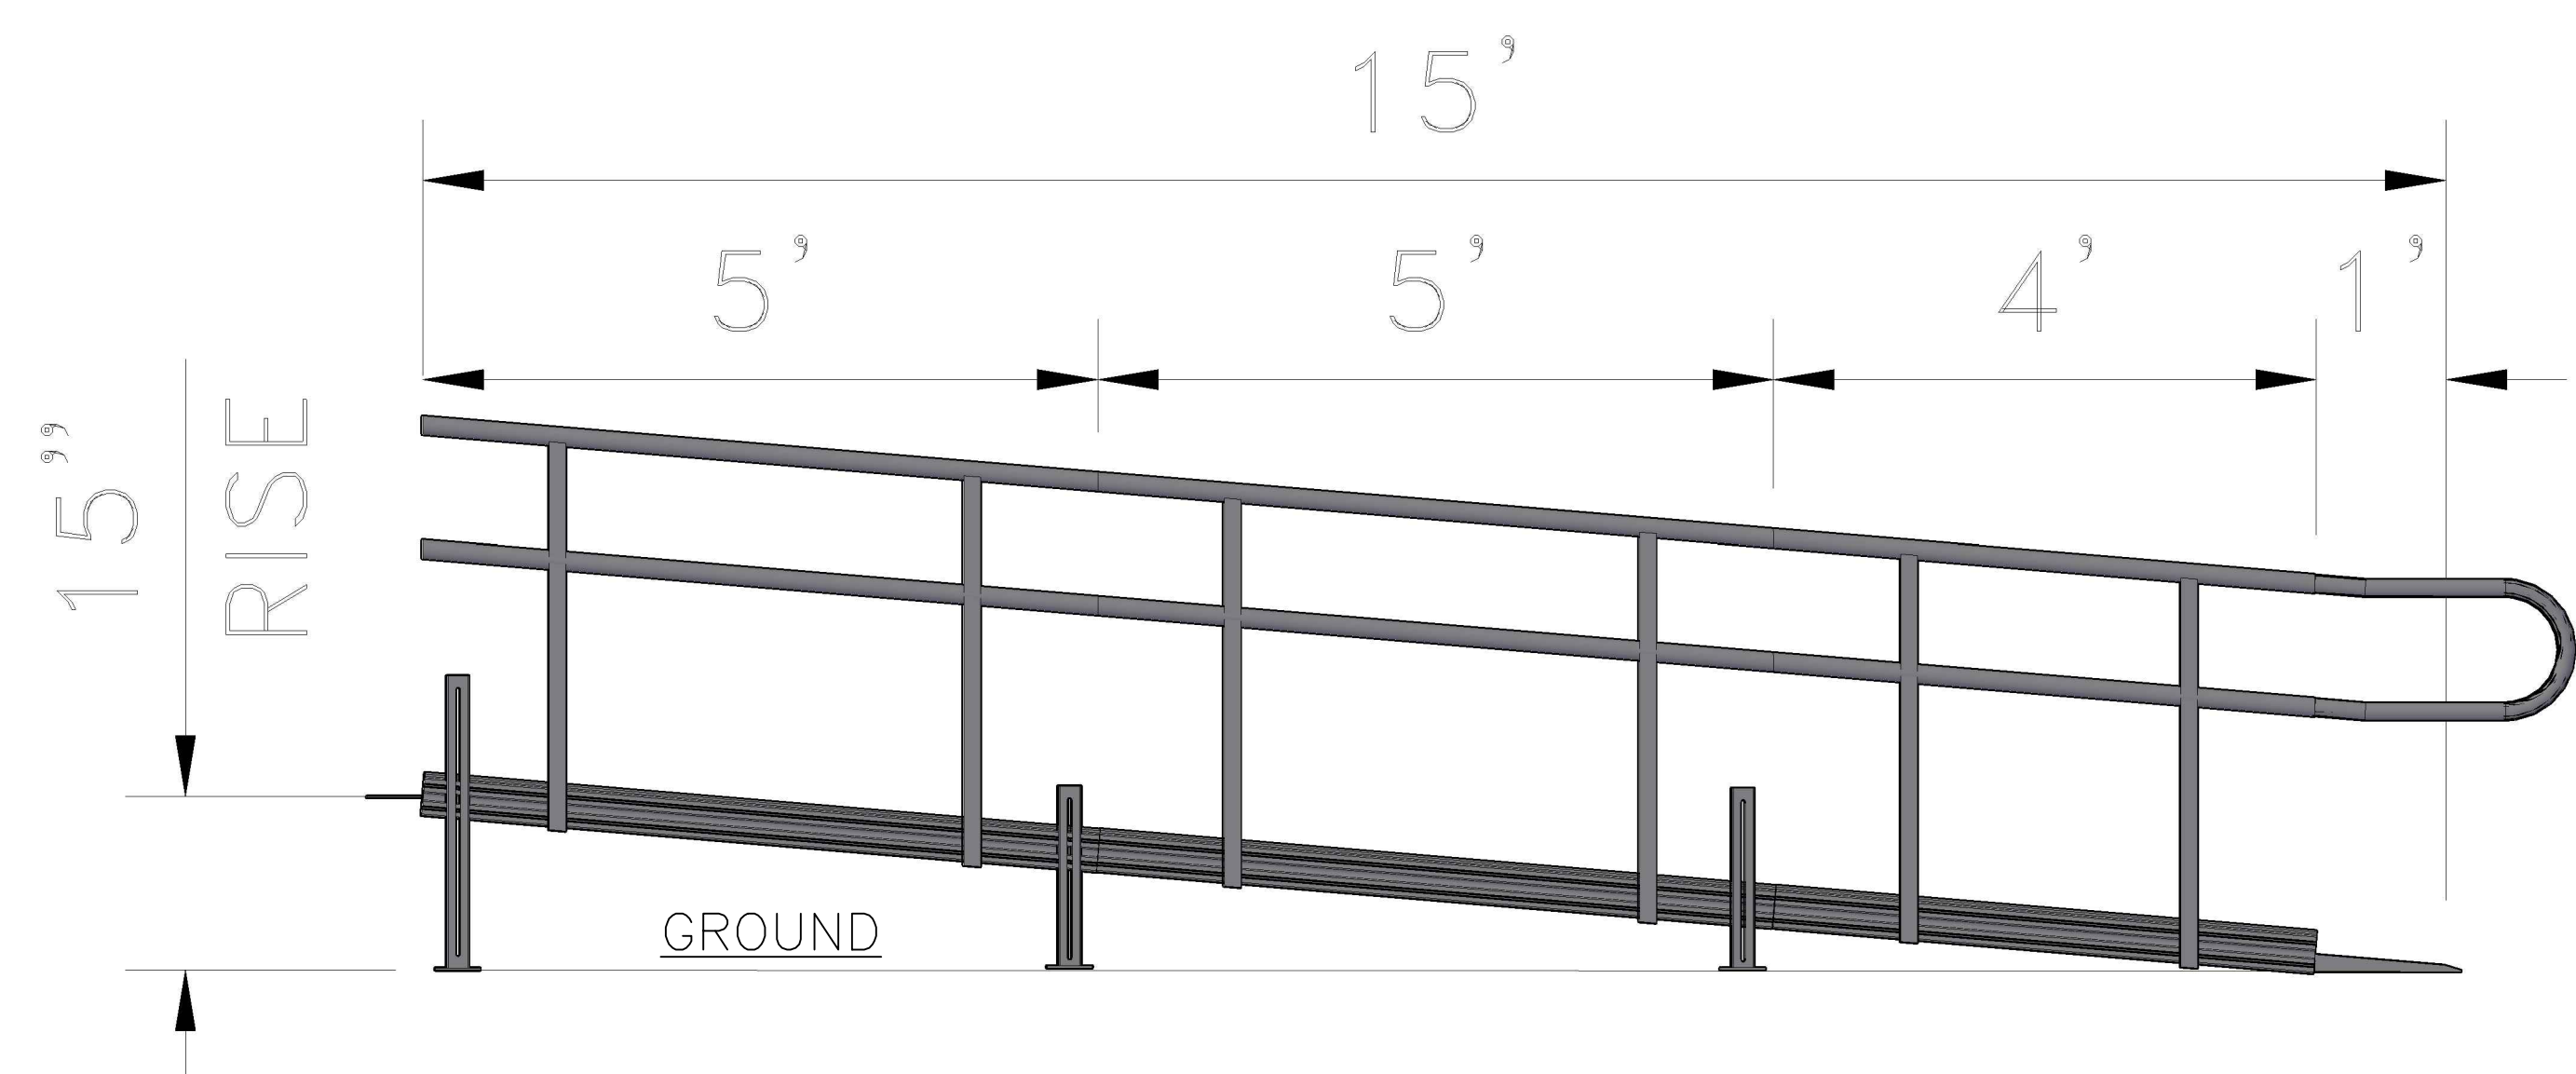

7/29/2020 11:17 AM N:\cod\ESTIMATOR DRAWINGS\WEBSITE PATRIOT STRAIGHT RAMP15RISE 15FEET RAMP PLAN AND ELEVATIONS.dwg

PLAN
SCALE: 3/4"=1'-0"

SIDE ELEVATION
SCALE: 3/4"=1'-0"

3D

3D

REVISIONS	BY

AMERICAN ACCESS INC.
 3150 STAGE POST DRIVE, SUITE 101
 BARTLETT, TN 38133
 888-790-9269 TOLL FREE
 866-734-7267 FAX
 WWW.AARAMPS.COM

WEBSITE PATRIOT STRAIGHT RAMP15RISE
 15FEET RAMP PLAN AND ELEVATIONS

DRAWN DC
CHECKED BC
DATE 7.29.2020
SCALE
JOB NO.