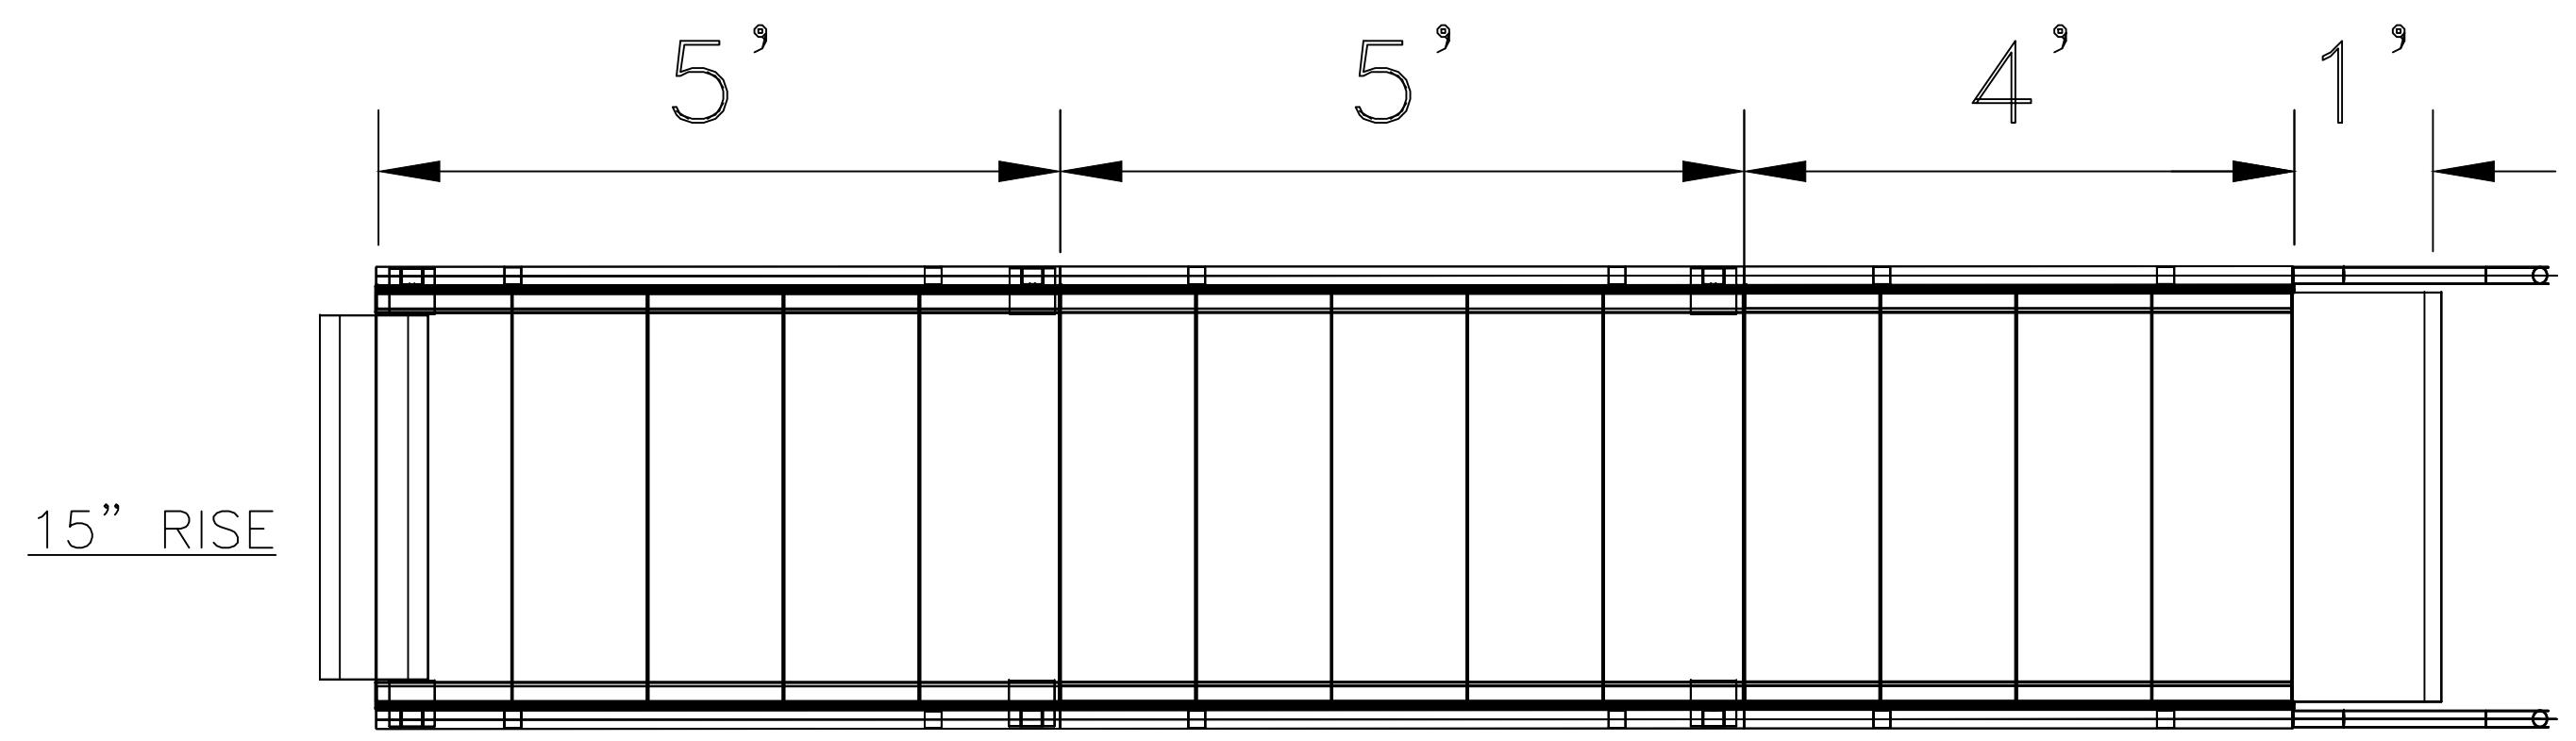

7/29/2020 11:17 AM N:\cod\ESTIMATOR DRAWINGS\WEBSITE PATRIOT STRAIGHT RAMP15RISE 15FEET RAMP PLAN AND ELEVATIONS.dwg

PLAN
SCALE: 3/4"=1'-0"

SIDE ELEVATION
SCALE: 3/4"=1'-0"

3D

3D

REVISIONS	BY

AMERICAN ACCESS INC.
 3150 STAGE POST DRIVE, SUITE 101
 BARTLETT, TN 38133
 888-790-9269 TOLL FREE
 866-734-7267 FAX
 WWW.AARAMPS.COM

WEBSITE PATRIOT STRAIGHT RAMP15RISE
 15FEET RAMP PLAN AND ELEVATIONS

DRAWN DC
CHECKED BC
DATE 7.29.2020
SCALE
JOB NO.