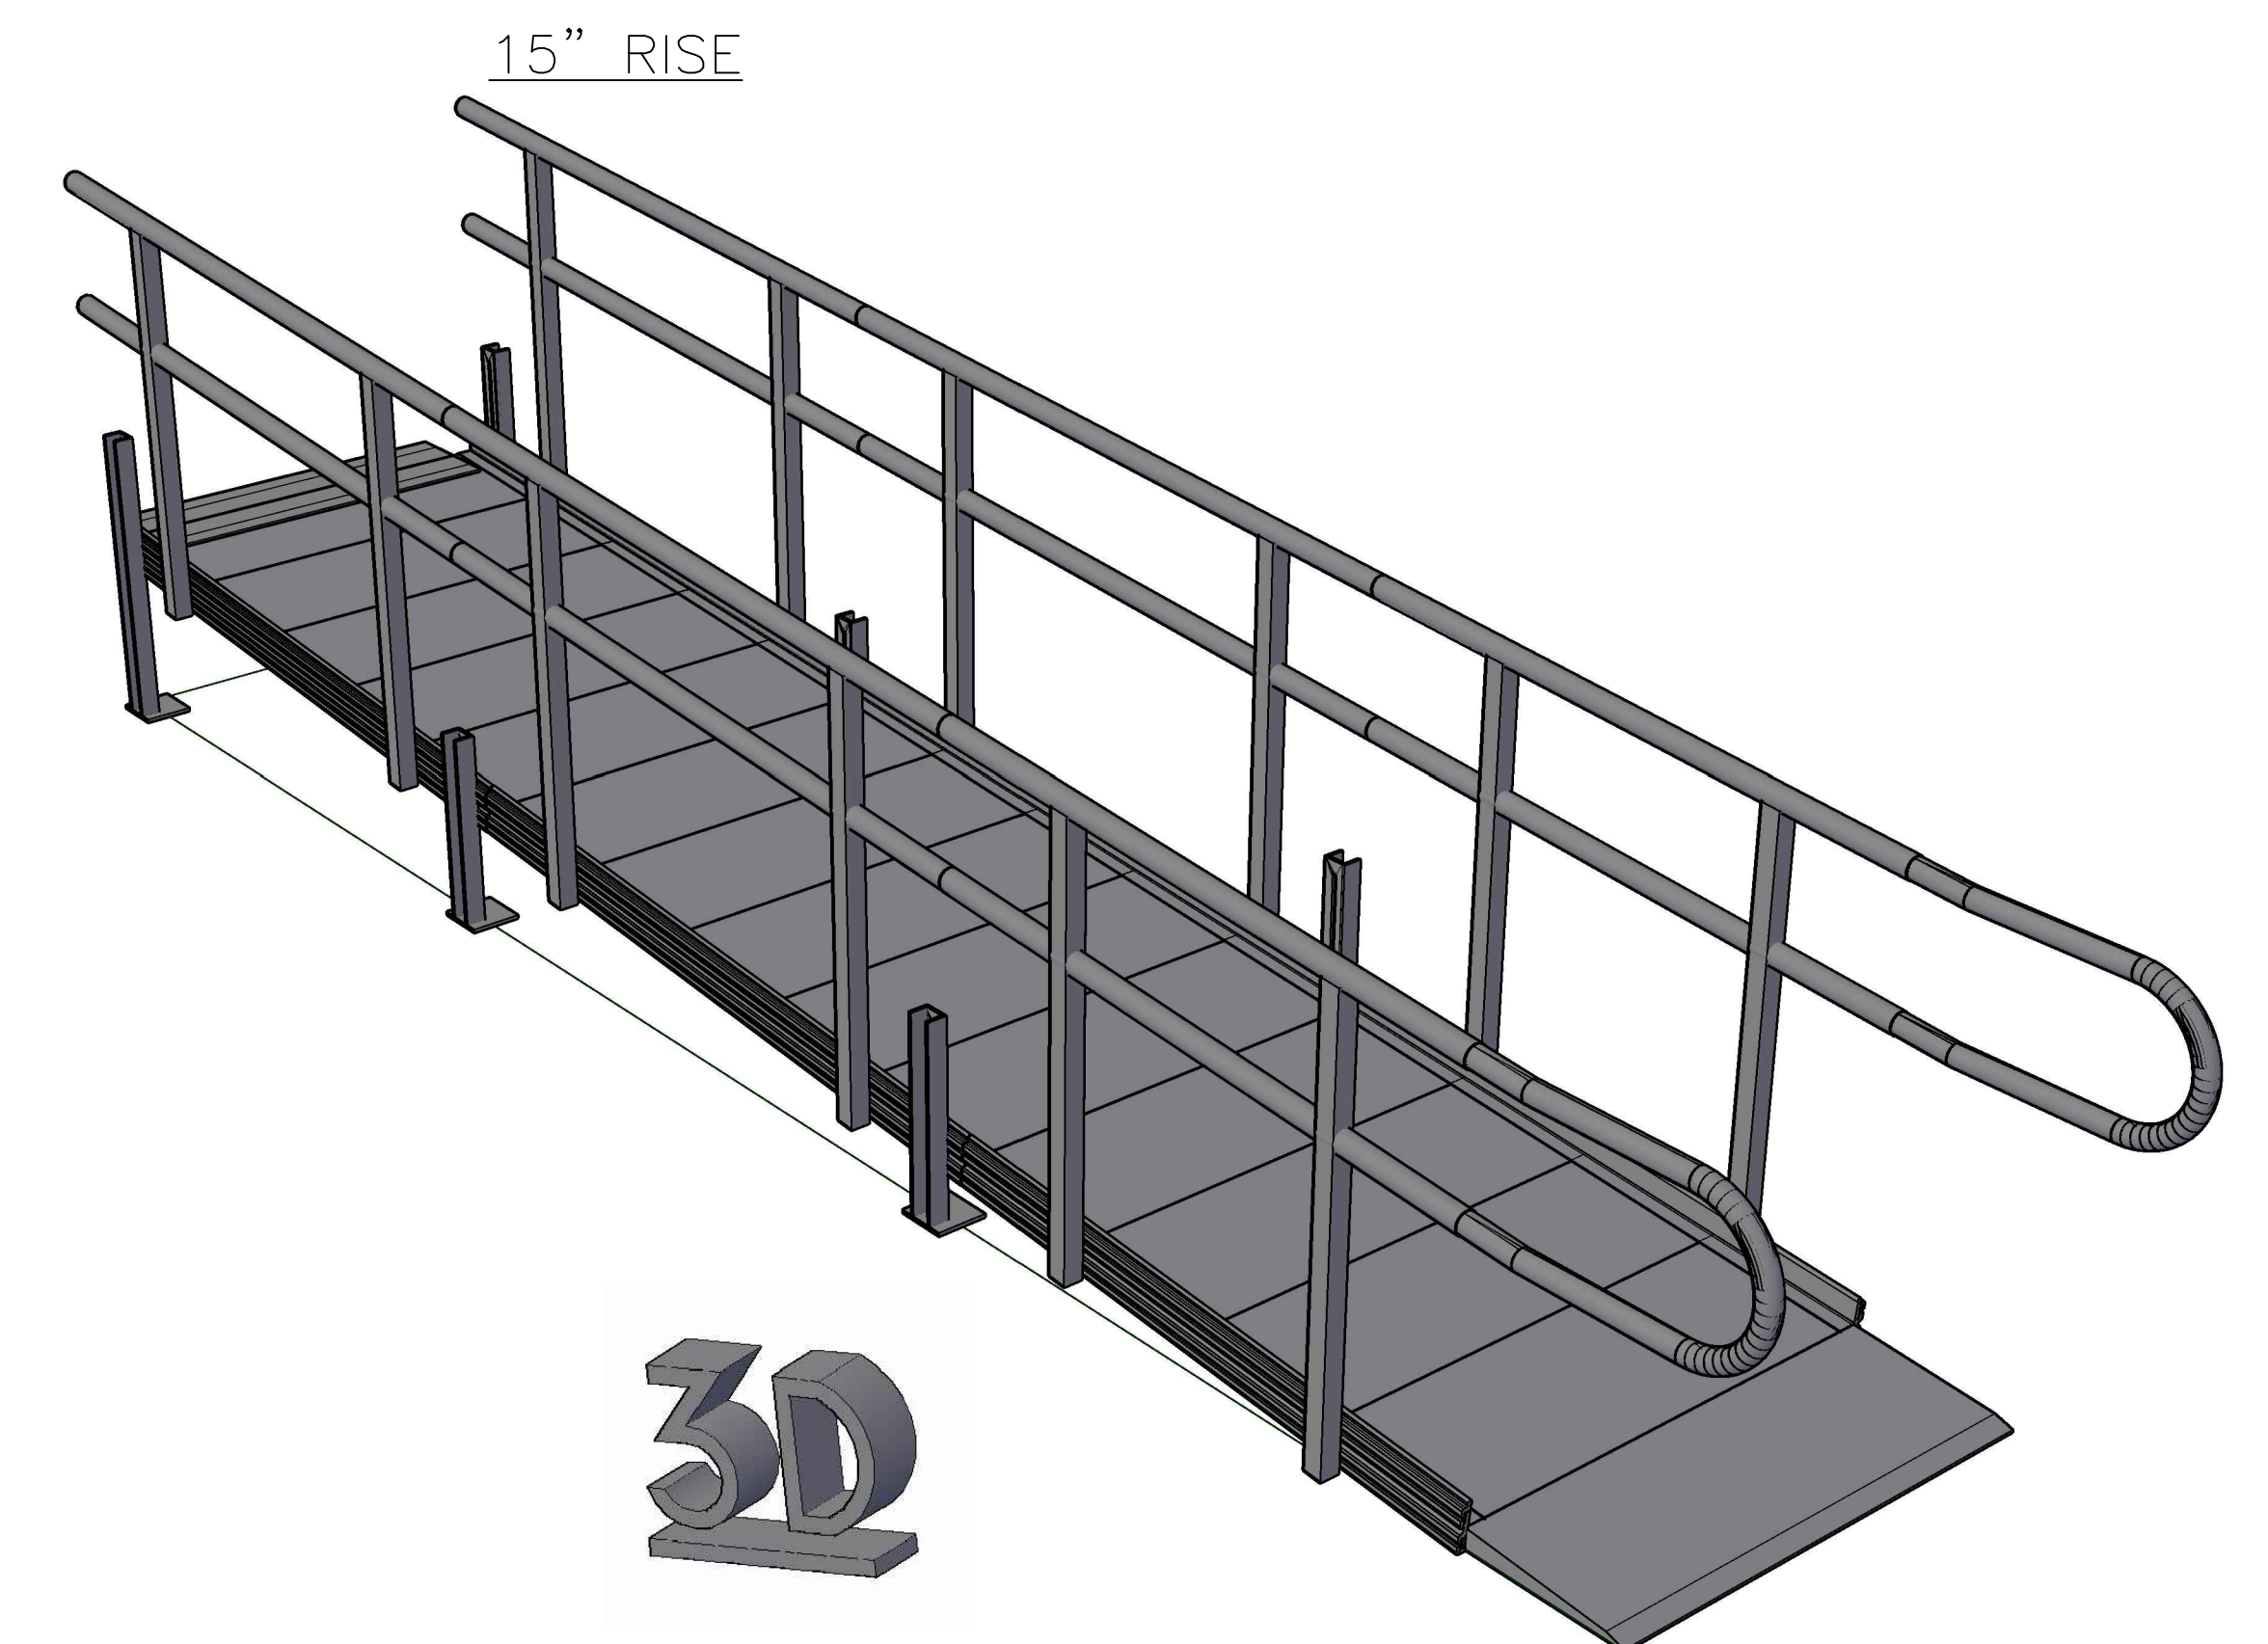

7/29/2020 11:17 AM N:\cod\ESTIMATOR DRAWINGS\WEBSITE PATRIOT STRAIGHT RAMP15RISE 15FEET RAMP PLAN AND ELEVATIONS.dwg

PLAN
SCALE: 3/4"=1'-0"

SIDE ELEVATION
SCALE: 3/4"=1'-0"

3D

3D

REVISIONS	BY

AMERICAN ACCESS INC.
 3150 STAGE POST DRIVE, SUITE 101
 BARTLETT, TN 38133
 888-790-9269 TOLL FREE
 866-734-7267 FAX
 WWW.AARAMPS.COM

WEBSITE PATRIOT STRAIGHT RAMP15RISE
 15FEET RAMP PLAN AND ELEVATIONS

DRAWN DC
CHECKED BC
DATE 7.29.2020
SCALE
JOB NO.