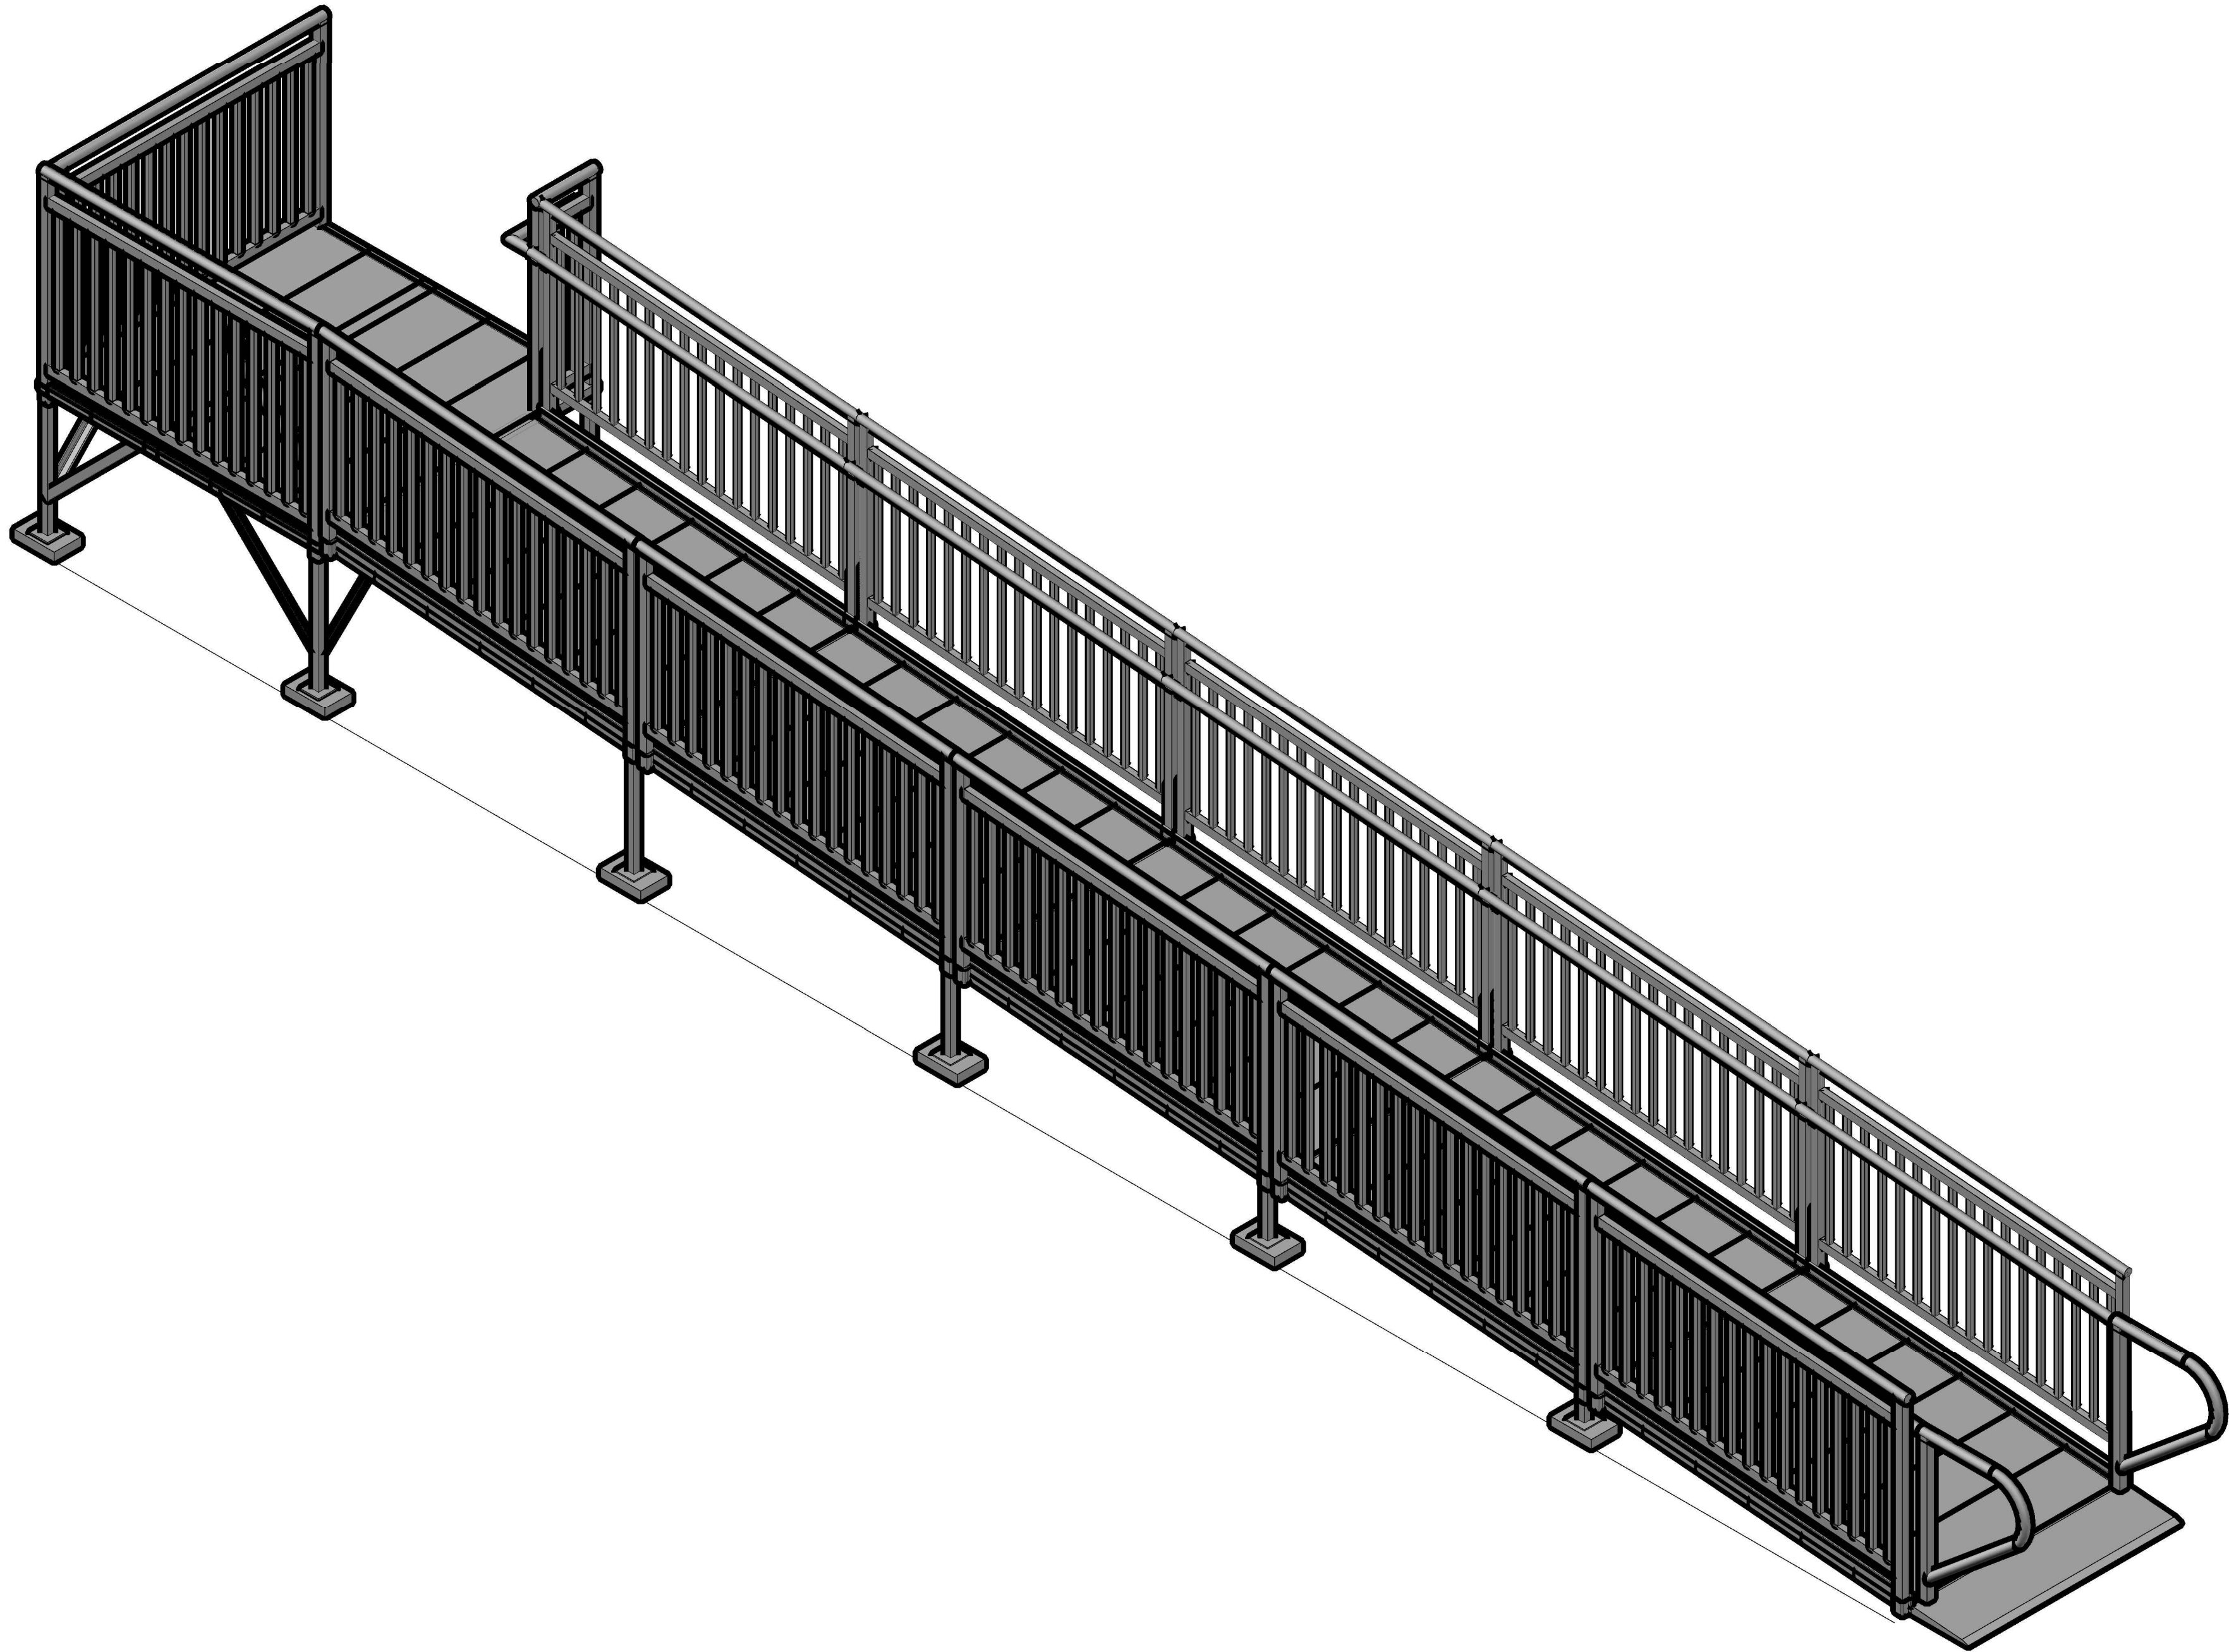

AMERICAN ACCESS INC.

3150 STAGE POST DRIVE, SUITE 101
 BARTLETT, TN 38133
 888-790-9269 TOLL FREE
 866-734-7267 FAX
 WWW.AARAMPS.COM

COMMERCIAL MODULAR RAMP AND LANDINGS

TABLE OF CONTENTS		
SHEET NO.	DESCRIPTION	DATED
1	COMMERCIAL STRAIGHT RAMP TITLE SHEET	8.28.2017
2	COMMERCIAL RAMP TIE DOWN PLAN AND SECTIONS	8.28.2017
3	COMMERCIAL APPLICATION PG 3 (3)	8.28.2017
4	COMMERCIAL ALUMINUM STAIR PLAN AND ELEVATIONS	8.28.2017

REVISIONS	BY

AMERICAN ACCESS INC.
 3150 STAGE POST DRIVE, SUITE 101
 BARTLETT, TN 38133
 888-790-9269 TOLL FREE
 866-734-7267 FAX
 WWW.AARAMPS.COM

7 COMMERCIAL STRAIGHT RAMP TITLE SHEET

DRAWN
DC
 CHECKED
BC
 DATE
8.28.2017
 SCALE
 JOB NO.

1
 OF 4 SHEETS

8/28/2017 9:34 AM B:\COMMERCIAL\Commercial Ramp Drawings\7 COMMERCIAL STRAIGHT RAMP TITLE SHEET.dwg